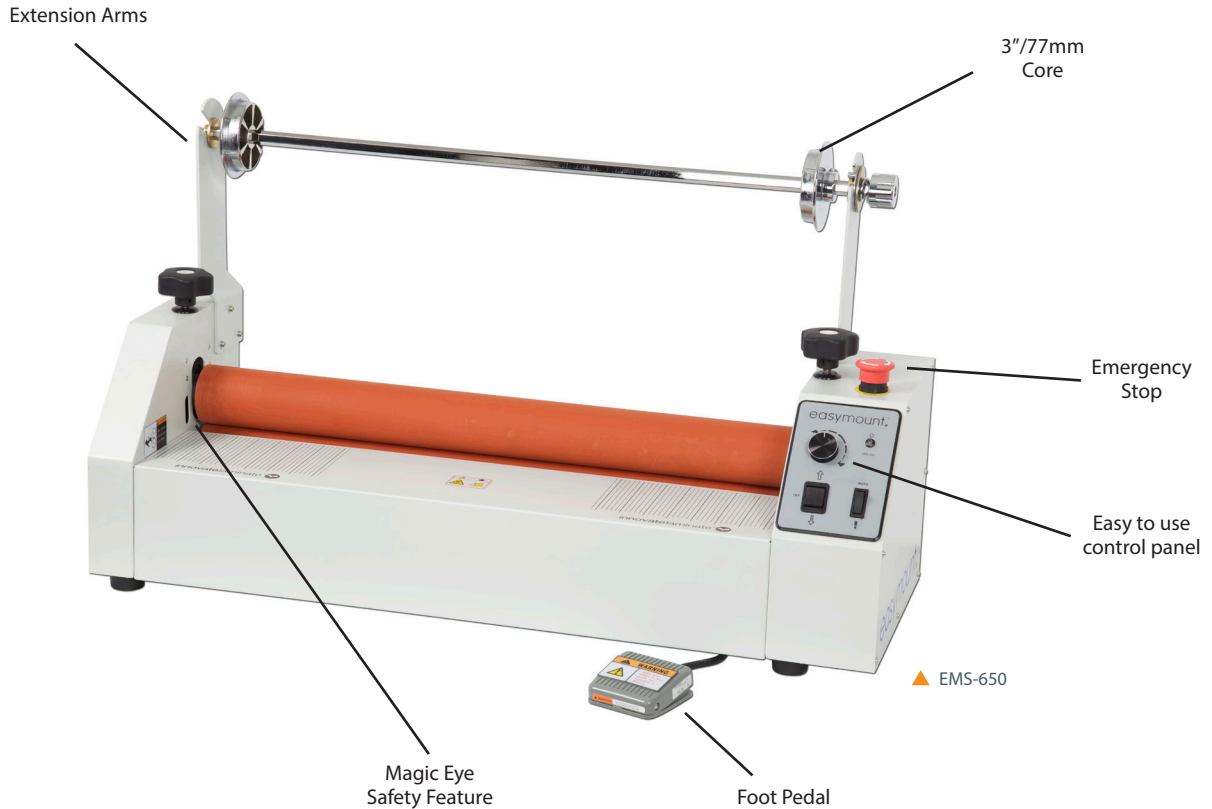

EMS-650 WIDE FORMAT LAMINATING SYSTEM

The Easymount® range provides a simple solution for professional, cost effective finishing

GREAT FOR USE IN

- Sign makers
- Photographers

IDEALLY SUITED FOR

- Cold laminates
 - Mounting prints to boards
 - Applying vinyls
 - Application tapes
 - Applying adhesive films
- and many more...

Design

Easymount® laminators are designed to perform and built to last. Their advanced features allow you to laminate and mount.

Designed in-house by Vivid, the Easymount® range gives your business extra capacity by allowing you to offer your customers a complete service that you previously had to outsource.

Reverse Mode

Speed Control

Specifications

EMS-650

Laminating Speed (m/ft/min)	5m/16ft
Max. Width (mm/inches)	650mm/26"
Mounting Thickness (mm/inches)	15mm/0.6"
Roller Diameter (mm/inches)	65mm/2.5"
Laminating Temperature	Cold
Control Panel	LED
Pressure Adjustment	Manual
Film Core (mm/inches)	77mm/3"
Power Supply AC (V-Hz)	220/240-50-60
Power Consumption (W)	50
Overall Dimensions (mm/inches)	850x300x470mm/33x12x19"
Gross Machine Weight (Kg/lbs)	33Kg/72lbs
Warranty	1 year